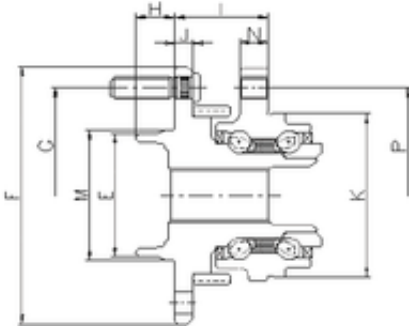

## ILJIN IJ143011 angular contact ball bearings

Bearing No. IJ143011

P	103 mm
I	40,75 mm
E	65,91 mm
F	136 mm
G	114,3 mm
H	17 mm
J	9 mm
K	79,95 mm
M	67,95 mm
N	12,5 mm
1	Wheel Bearing

IJ143011 Bearing 2D drawings and 3D CAD models