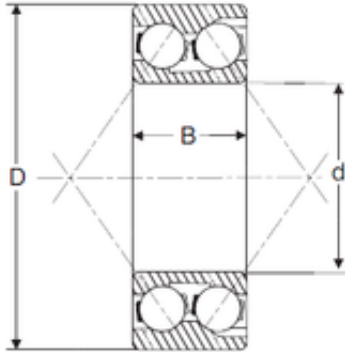

## NTN BEARING CORP.

45 mm x 85 mm x 30,2 mm SIGMA 3209  
angular contact ball bearings

Bearing No. 3209

Size	45x85x30.2 mm
Bore Diameter	45 mm
Outer Diameter	85 mm
Width	30,2 mm
d	45 mm
D	85 mm
B	30,2 mm
C	30,2 mm

3209 Bearing 2D drawings and 3D CAD models