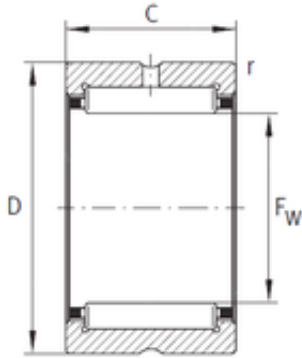

NTN BEARING CORP.

SKF RBC1-0421 cylindrical roller bearings

Bearing No. RBC1-0421

Size	39x60x20.5 mm
Bore Diameter	39 mm
Outer Diameter	60 mm
Width	20,5 mm
d	39 mm
D	60 mm
C	20,5 mm

RBC1-0421 Bearing 2D drawings and 3D CAD models