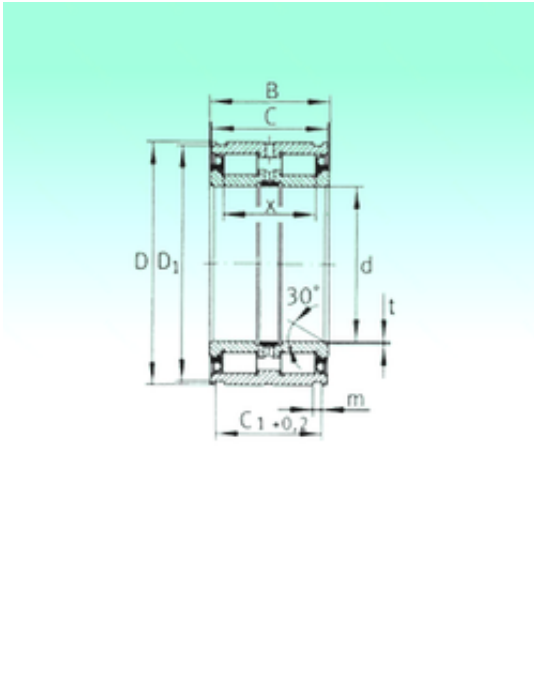

# NTN BEARING CORP.

SL045007-PP Bearing 2D drawings and 3D CAD models

35 mm x 62 mm x 36 mm NBS SL045007-PP  
cylindrical roller bearings

Bearing No. SL045007-PP

Size	35x62x36 mm
Bore Diameter	35 mm
Outer Diameter	62 mm
Width	36 mm
d	35 mm
D	62 mm
B	36 mm
C	35 mm
t	0,5 mm
x	27,5 mm
m	2,1 mm
C1	30,2 mm
D1	60 mm
Weight	0,48 Kg
Basic dynamic load rating (C)	63 kN
Basic static load rating (C0)	88 kN