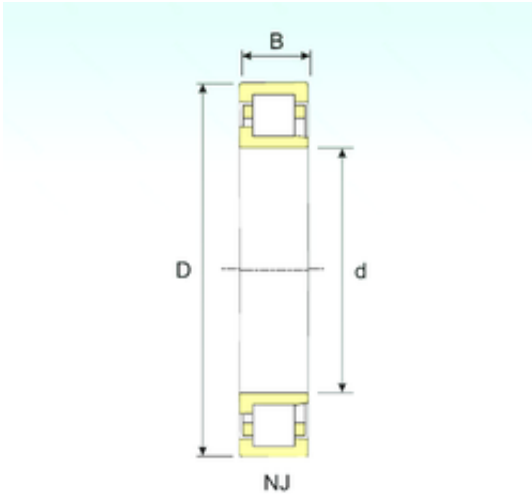

## NTN BEARING CORP.

110 mm x 200 mm x 53 mm ISB NJ 2222  
cylindrical roller bearings

Bearing No. NJ 2222

Size	110x200x53 mm
Bore Diameter	110 mm
Outer Diameter	200 mm
Width	53 mm
d	110 mm
D	200 mm
B	53 mm
C	53 mm
Weight	6,85 Kg
Basic dynamic load rating (C)	431 kN
Basic static load rating (C0)	510 kN
(Grease) Lubrication Speed	3060 r/min

NJ 2222 Bearing 2D drawings and 3D CAD models