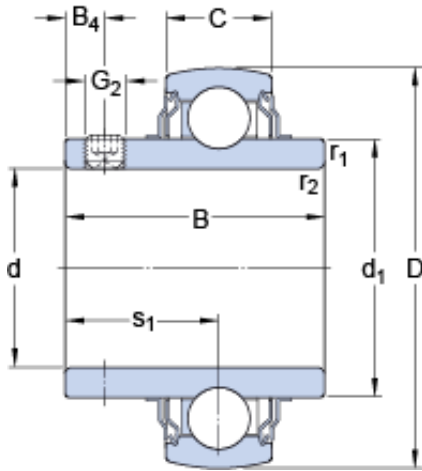

NTN BEARING CORP.

55 mm x 100 mm x 55.6 mm SKF YAR
211-2FW/VA228 deep groove ball bearings

Bearing No. YAR 211-2FW/VA228

YAR 211-2FW/VA228 Bearing 2D drawings and 3D
CAD models

Size	100x55x55.6 mm
Bore Diameter	100 mm
Outer Diameter	55 mm
Width	55,6 mm
d	55 mm
D	100 mm
B	55.6 mm
C	25 mm
d ₁	69.06 mm
B ₄	9 mm
s ₁	33.4 mm
r _{1,2} - min.	1 mm
Basic dynamic load rating - C	43.6 kN
Basic static load rating - C ₀	29 kN
Limiting speed	110 r/min
Limiting temperature - T	350 ° C
Mass bearing	0.94 kg
Grub (set) screw - G ₂	M10x1
Hexagonal key size for grub screw - H	5 mm
Category	Bearings
Inventory	0.0
Manufacturer Name	SKF
Minimum Buy Quantity	N/A

NTN BEARING CORP.

Weight / Kilogram	0
Product Group	M06110
d_1	69.06 mm
B_4	9 mm
s_1	33.4 mm
$r_{1,2}$ min.	1 mm
Basic dynamic load rating C	43.6 kN
Basic static load rating C_0	29 kN
Limiting temperature T max.	350 ° C
Grub (set) screw G_2	M10x1
Hexagonal key size for grub screw N	5 mm
Recommended tightening torque for grub screw	16.5 N · m