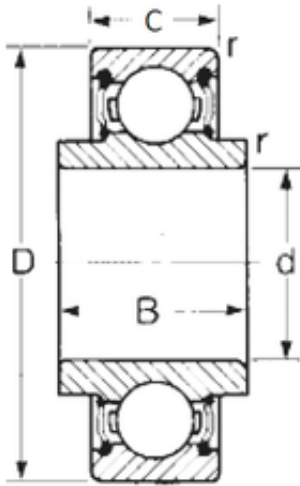

NTN BEARING CORP.

26 mm x 52 mm x 16,749 mm CYSD 88026
deep groove ball bearings

Bearing No. 88026

Size	26x52x16.749 mm
Bore Diameter	26 mm
Outer Diameter	52 mm
Width	16,749 mm
d	26 mm
D	52 mm
B	16,749 mm
C	15 mm
r min.	1 mm
Weight	0,134 Kg
Basic dynamic load rating (C)	14,02 kN

88026 Bearing 2D drawings and 3D CAD models