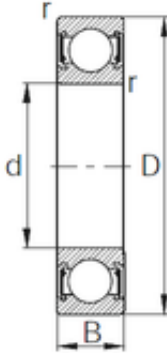

NTN BEARING CORP.

50 mm x 90 mm x 20 mm KBC 6210UU deep groove ball bearings

Bearing No. 6210UU

Size	50x90x20 mm
Bore Diameter	50 mm
Outer Diameter	90 mm
Width	20 mm
d	50 mm
D	90 mm
B	20 mm
C	20 mm
r	1.1 mm
Weight	0.463 Kg
Basic dynamic load rating (C)	35 kN
Basic static load rating (C0)	23,2 kN

6210UU Bearing 2D drawings and 3D CAD models