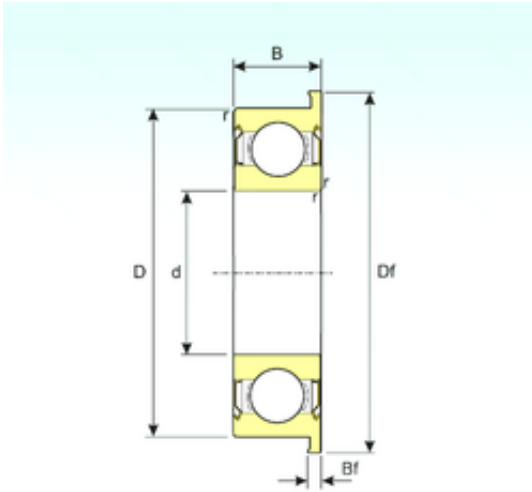

## NTN BEARING CORP.

F6805ZZ Bearing 2D drawings and 3D CAD models

25 mm x 37 mm x 7 mm ISB F6805ZZ deep groove ball bearings

Bearing No. F6805ZZ

Size	25x37x7 mm
Bore Diameter	25 mm
Outer Diameter	37 mm
Width	7 mm
d	25 mm
D	37 mm
B	7 mm
C	7 mm
Bf	1,5 mm
Df	40 mm
r min.	0,3 mm
Basic dynamic load rating (C)	4,3 kN