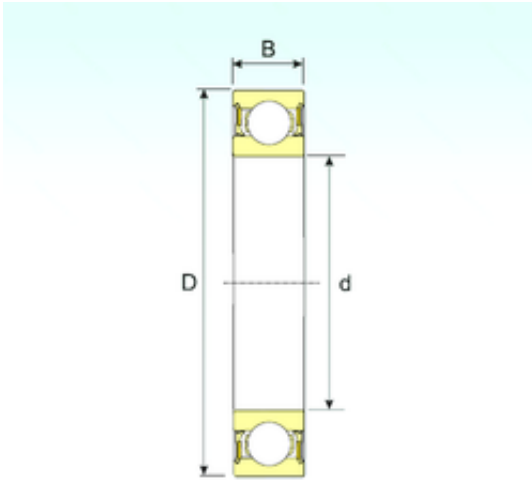

NTN BEARING CORP.

120 mm x 150 mm x 16 mm ISB 61824-2RZ
deep groove ball bearings

Bearing No. 61824-2RZ

Size	120x150x16 mm
Bore Diameter	120 mm
Outer Diameter	150 mm
Width	16 mm
d	120 mm
D	150 mm
B	16 mm
C	16 mm
Weight	0,65 Kg
Basic dynamic load rating (C)	28,6 kN
Basic static load rating (C0)	27,5 kN

61824-2RZ Bearing 2D drawings and 3D CAD models