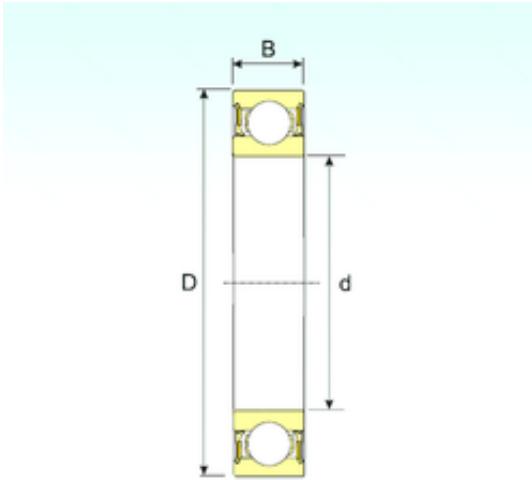

## NTN BEARING CORP.

120 mm x 150 mm x 16 mm ISB 61824-2RZ  
deep groove ball bearings

Bearing No. 61824-2RZ

Size	120x150x16 mm
Bore Diameter	120 mm
Outer Diameter	150 mm
Width	16 mm
d	120 mm
D	150 mm
B	16 mm
C	16 mm
Weight	0,65 Kg
Basic dynamic load rating (C)	28,6 kN
Basic static load rating (C0)	27,5 kN

61824-2RZ Bearing 2D drawings and 3D CAD models