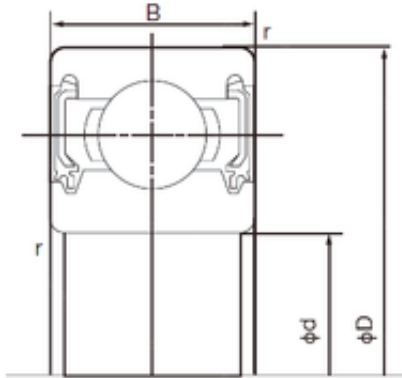

NTN BEARING CORP.

20 mm x 47 mm x 14 mm NACHI 6204-2NKE
deep groove ball bearings

Bearing No. 6204-2NKE

6204-2NKE Bearing 2D drawings and 3D CAD models

Size	20x47x14 mm
Bore Diameter	20 mm
Outer Diameter	47 mm
Width	14 mm
d	20 mm
D	47 mm
B	14 mm
C	14 mm
r min.	1 mm
da min.	26 mm
Da max.	41 mm
ra max.	1.0 mm
Weight	0.106 Kg
Basic dynamic load rating (C)	12,8 kN
Basic static load rating (C0)	6,6 kN
Category	Single Row Ball Bearings
Inventory	0.0
Manufacturer Name	NACHI
Minimum Buy Quantity	N/A
Weight / Kilogram	0
Product Group	B00308
Enclosure	2 Seals
Precision Class	ABEC 1 ISO P0
Maximum Capacity / Filling Slot	No

NTN BEARING CORP.

Rolling Element	Ball Bearing
Snap Ring	No
Internal Special Features	No
Cage Material	Steel
Enclosure Type	Non-Contact Seal
Internal Clearance	C0-Medium
Inch - Metric	Metric
Long Description	20MM Bore; 47MM Outside Diameter; 14MM Outer Race Width; 2 Seals; Ball Bearing; ABEC 1 ISO P0; No Filling Slot; No Snap Ring; No Internal Special Features; C0-Medium Internal Clearance; Steel Cage;
Other Features	Deep Groove Labyrinth Seal
Category	Single Row Ball Bearing
UNSPSC	31171504
Harmonized Tariff Code	8482.10.50.68
Noun	Bearing
Keyword String	Ball
Manufacturer URL	http://www.nachiamerica.com
Weight / LBS	0.234
Bore	0.787 Inch 20 Millimeter
Outer Race Width	0.551 Inch 14 Millimeter
Inner Race Width	0 Inch 0 Millimeter
Outside Diameter	1.85 Inch 47 Millimeter