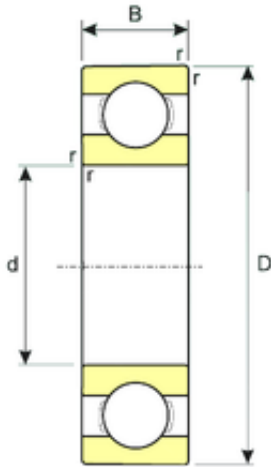

NTN BEARING CORP.

800 mm x 1060 mm x 115 mm ISB 619/800 MA
deep groove ball bearings

Bearing No. 619/800 MA

Size	800x1060x115 mm
Bore Diameter	800 mm
Outer Diameter	1060 mm
Width	115 mm
d	800 mm
D	1060 mm
B	115 mm
C	115 mm
Weight	275 Kg
Basic dynamic load rating (C)	815,4 kN
Basic static load rating (C0)	2000 kN
(Grease) Lubrication Speed	612 r/min

619/800 MA Bearing 2D drawings and 3D CAD models