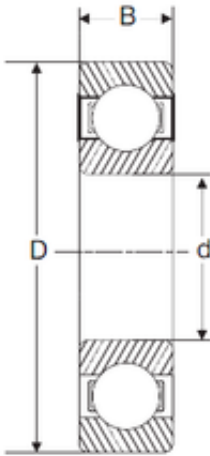

## NTN BEARING CORP.

65 mm x 140 mm x 48 mm SIGMA 62313-2RS  
deep groove ball bearings

Bearing No. 62313-2RS

Size	65x140x48 mm
Bore Diameter	65 mm
Outer Diameter	140 mm
Width	48 mm
d	65 mm
D	140 mm
B	48 mm
C	48 mm

62313-2RS Bearing 2D drawings and 3D CAD models