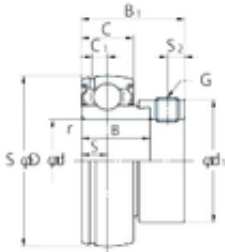

NTN BEARING CORP.

53,975 mm x 100 mm x 32,4 mm FYH
SA211-34F deep groove ball bearings

Bearing No. SA211-34F

Size	53.975x100x32.4 mm
Bore Diameter	53,975 mm
Outer Diameter	100 mm
Width	32,4 mm
d	53,975 mm
D	100 mm
B	32,4 mm
B1	48,4 mm
C	24 mm
d1	76,2 mm
r min.	1,5 mm
C	7 mm
S	12 mm
S2	8 mm
Thread (G) - 3/8-24UNF	3/824UNF
Weight	1,2 Kg
Basic dynamic load rating (C)	43,4 kN
Basic static load rating (C0)	29,4 kN

SA211-34F Bearing 2D drawings and 3D CAD models