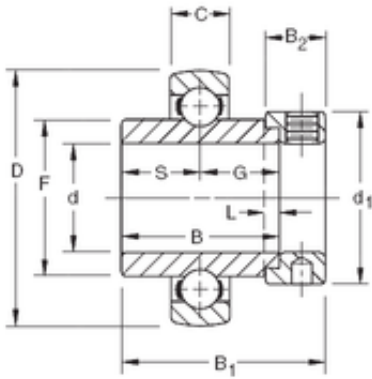

NTN BEARING CORP.

23,8125 mm x 52 mm x 34,93 mm Timken
SM1015KB deep groove ball bearings

Bearing No. SM1015KB

Size	23.8125x52x34.93 mm
Bore Diameter	23,8125 mm
Outer Diameter	52 mm
Width	34,93 mm
d	23,8125 mm
D	52 mm
B	34,93 mm
C	15 mm
d1	38,1 mm
B1	44,45 mm
B2	13,5 mm
F	33,83 mm
G	17,5 mm
L	4 mm
S	17,5 mm
Weight	0,236 Kg
Basic dynamic load rating (C)	15,6 kN

SM1015KB Bearing 2D drawings and 3D CAD models