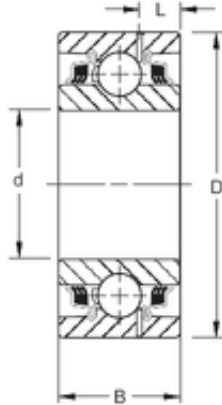

NTN BEARING CORP.

SQUARE BORE

38,1 mm x 100 mm x 33,34 mm Timken
GW211PP3 deep groove ball bearings

Bearing No. GW211PP3

Size	38.1x100x33.34 mm
Bore Diameter	38,1 mm
Outer Diameter	100 mm
Width	33,34 mm
d	38,1 mm
D	100 mm
B	33,34 mm
C	33,34 mm
Weight	1,266 Kg
Basic dynamic load rating (C)	48,8 kN

GW211PP3 Bearing 2D drawings and 3D CAD models