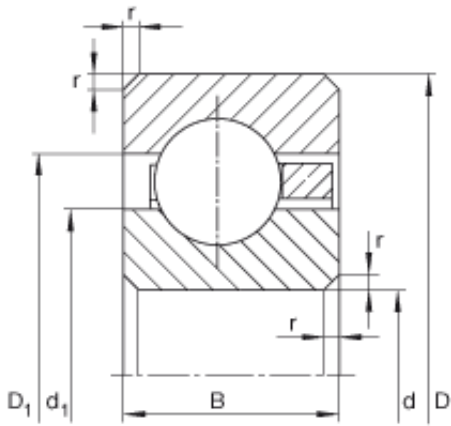

NTN BEARING CORP.

5 inch x 142,875 mm x 7,938 mm INA CSCB050 deep groove ball bearings

Bearing No. CSCB050

CSCB050 Bearing 2D drawings and 3D CAD models

Size	127x142.875x7.938 mm
Bore Diameter	127 mm
Outer Diameter	142,875 mm
Width	7,938 mm
d	127 mm
d	5 inch
D	142,875 mm
B	7,938 mm
D ₁	137 mm
d ₁	132,9 mm
r _{min}	1 mm
m	0,17 kg / Weight
C _r	6600 N / Dynamic load rating (radial)
C _{0r}	8600 N / Static load rating (radial)