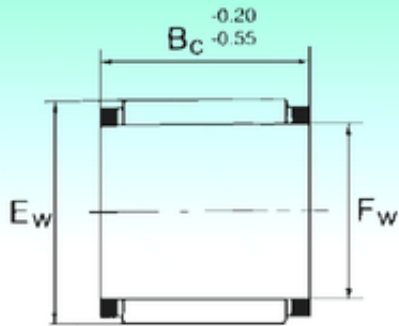

NTN BEARING CORP.

NBS KBK 17,5x22x16 needle roller bearings

Bearing No. KBK 17,5x22x16

Bore Diameter	17,5 mm
Outer Diameter	22 mm
Fw	17,5 mm
Ew	22 mm
Bc	16 mm
Weight	0,0093 Kg
Basic dynamic load rating (C)	11 kN
Basic static load rating (C0)	16,3 kN

KBK 17,5x22x16 Bearing 2D drawings and 3D CAD models