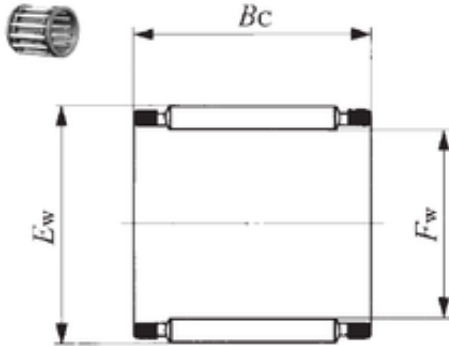

NTN BEARING CORP.

IKO KTV 141812 EG needle roller bearings

Bearing No. KTV 141812 EG

Bore Diameter	14 mm
Outer Diameter	18 mm
Fw	14 mm
Ew	18 mm
Bc	12 mm
Weight	0,006 Kg
Basic dynamic load rating (C)	6,78 kN

KTV 141812 EG Bearing 2D drawings and 3D CAD models