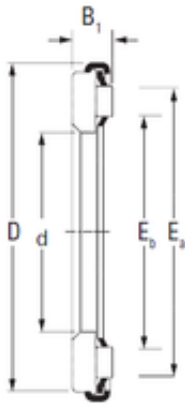

NTN BEARING CORP.

Timken AX 12 180 225 needle roller bearings

Bearing No. AX 12 180 225

Size	180x225x12 mm
Bore Diameter	180 mm
Outer Diameter	225 mm
Width	12 mm
d	180 mm
D	225 mm
B1	12 mm
Ea	217 mm
Eb	185 mm
Weight	1,05 Kg
Basic dynamic load rating (C)	173 kN
Basic static load rating (C0)	1250 kN

AX 12 180 225 Bearing 2D drawings and 3D CAD models