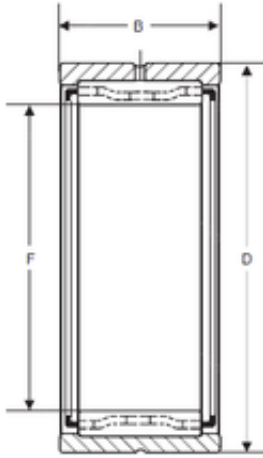

NTN BEARING CORP.

SIGMA MR-22-N needle roller bearings

Bearing No. MR-22-N

Size	34.92x47.21x25.4 mm
Bore Diameter	34,92 mm
Outer Diameter	47,21 mm
Width	25,4 mm
d	34,92 mm
D	47,21 mm
C	25,4 mm

MR-22-N Bearing 2D drawings and 3D CAD models