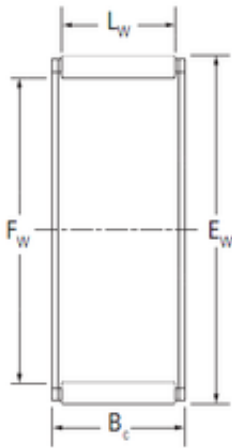

NTN BEARING CORP.

KOYO K16X22X12BE needle roller bearings

Bearing No. K16X22X12BE

Bore Diameter	16 mm
Outer Diameter	22 mm
Fw	16 mm
Ew	22 mm
Bc	12 mm
Lw	9.5 mm
Weight	0.011 Kg
Basic dynamic load rating (C)	11.20 kN

K16X22X12BE Bearing 2D drawings and 3D CAD models