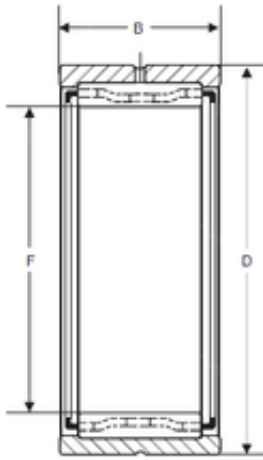

NTN BEARING CORP.

SIGMA MR-26 needle roller bearings

Bearing No. MR-26

Size	41.2x55.56x31.75 mm
Bore Diameter	41,2 mm
Outer Diameter	55,56 mm
Width	31,75 mm
d	41,2 mm
D	55,56 mm
C	31,75 mm

MR-26 Bearing 2D drawings and 3D CAD models