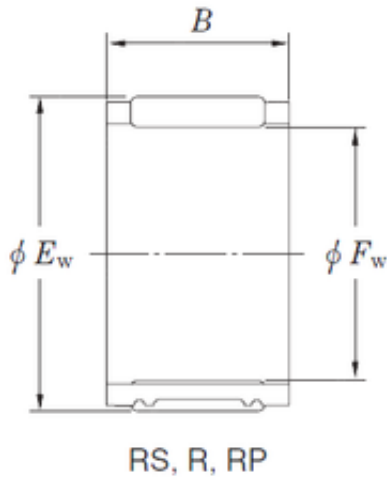

NTN BEARING CORP.

KOYO R25/10A needle roller bearings

Bearing No. R25/10A

Size	25x29x9.9 mm
Bore Diameter	25 mm
Outer Diameter	29 mm
Width	9,9 mm
Fw	25 mm
Ew	29 mm
B	9,9 mm
Weight	0,01 Kg
Basic dynamic load rating (C)	7,1 kN
Basic static load rating (C0)	9,8 kN
(Grease) Lubrication Speed	11000 r/min
(Oil) Lubrication Speed	19000 r/min

R25/10A Bearing 2D drawings and 3D CAD models