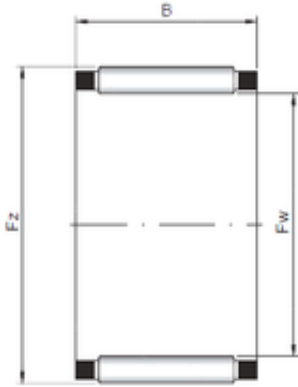

NTN BEARING CORP.

ISO K49x65x38 needle roller bearings

Bearing No. K49x65x38

Size	46x65x38 mm
Bore Diameter	46 mm
Outer Diameter	65 mm
Width	38 mm
Fw	46 mm
Ew	65 mm
B	38 mm

K49x65x38 Bearing 2D drawings and 3D CAD models