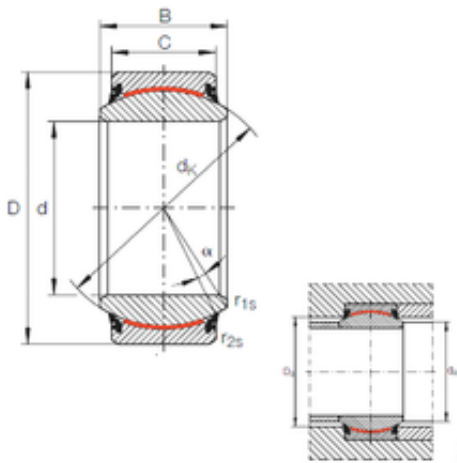

NTN BEARING CORP.

60 mm x 90 mm x 44 mm INA GE 60 UK-2RS
plain bearings

Bearing No. GE 60 UK-2RS

| | |
|-------------------------------|-------------|
| Size | 60x90x44 mm |
| Bore Diameter | 60 mm |
| Outer Diameter | 90 mm |
| Width | 44 mm |
| d | 60 mm |
| D | 90 mm |
| B | 44 mm |
| C | 36 mm |
| dk | 80 mm |
| r1 min. | 1 mm |
| r2 min. | 1 mm |
| da max | 66,8 mm |
| Da min | 75 mm |
| Angle | 6 ° |
| Weight | 0,98 Kg |
| Basic dynamic load rating (C) | 690 kN |

GE 60 UK-2RS Bearing 2D drawings and 3D CAD models