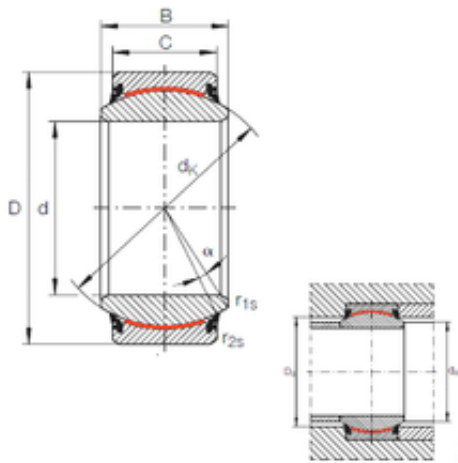

NTN BEARING CORP.

60 mm x 90 mm x 44 mm INA GE 60 UK-2RS
plain bearings

Bearing No. GE 60 UK-2RS

Size	60x90x44 mm
Bore Diameter	60 mm
Outer Diameter	90 mm
Width	44 mm
d	60 mm
D	90 mm
B	44 mm
C	36 mm
dk	80 mm
r1 min.	1 mm
r2 min.	1 mm
da max	66,8 mm
Da min	75 mm
Angle	6 °
Weight	0,98 Kg
Basic dynamic load rating (C)	690 kN

GE 60 UK-2RS Bearing 2D drawings and 3D CAD models