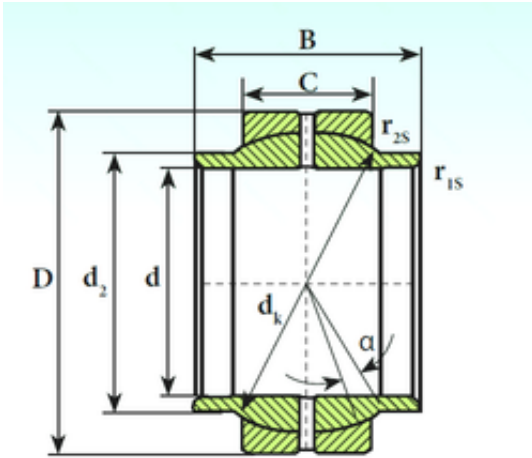

NTN BEARING CORP.

30 mm x 47 mm x 30 mm ISB GEEW 30 ES
plain bearings

Bearing No. GEEW 30 ES

Size	30x47x30 mm
Bore Diameter	30 mm
Outer Diameter	47 mm
Width	30 mm
d	30 mm
D	47 mm
B	30 mm
C	18 mm
d2	34 mm
Angle	4 °
Weight	0,168 Kg
Basic dynamic load rating (C)	62 kN

GEEW 30 ES Bearing 2D drawings and 3D CAD models