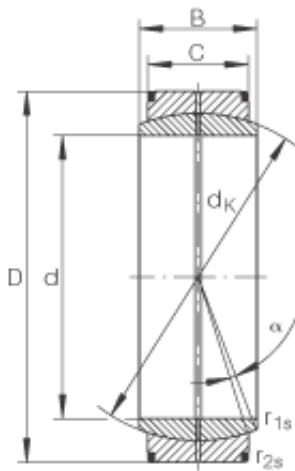

NTN BEARING CORP.

INA GE900-DO plain bearings

Bearing No. GE900-DO

Size	900x1180x375 mm
Bore Diameter	900 mm
Outer Diameter	1180 mm
Width	375 mm
C	320 mm
$D_{a \min}$	995 mm
$d_{a \max}$	970 mm
d_K	1040 mm
$r_{1s \min}$	3 mm
$r_{2s \min}$	6 mm
alf (°)	3,2
Weight (kg)	1184
C_r (N)	31200000
C_{0r} (N)	156000000

GE900-DO Bearing 2D drawings and 3D CAD models