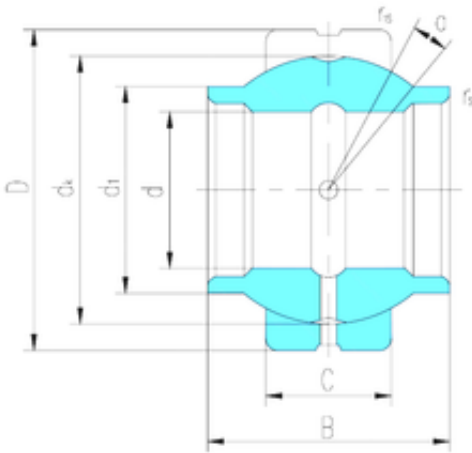

NTN BEARING CORP.

45 mm x 68 mm x 45 mm LS GEEW45ES plain bearings

Bearing No. GEEW45ES

GEEW45ES Bearing 2D drawings and 3D CAD models

Size	45x68x45 mm
Bore Diameter	45 mm
Outer Diameter	68 mm
Width	45 mm
d	45 mm
D	68 mm
B	45 mm
C	25 mm
d1	52 mm
dk	60 mm
r min.	0,6 mm
r1 min.	1 mm
Angle	4 °
Weight	0,468 Kg
Basic dynamic load rating (C)	127 kN