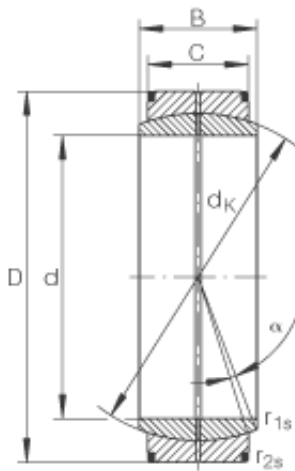

## INA GE750-DO plain bearings

Bearing No. GE750-DO

Size	750x1000x335 mm
Bore Diameter	750 mm
Outer Diameter	1000 mm
Width	335 mm
C	280 mm
$D_{a \min}$	834 mm
$d_{a \max}$	808,3 mm
$d_K$	875 mm
$r_{1s \min}$	3 mm
$r_{2s \min}$	6 mm
$\alpha$ ( ° )	3,8
Weight (kg)	779
$C_r$ (N)	22800000
$C_{0r}$ (N)	114000000