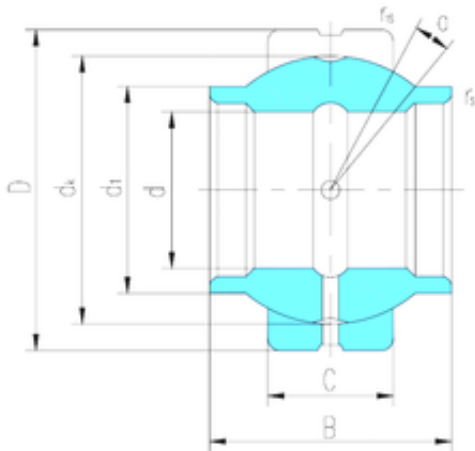

NTN BEARING CORP.

320 mm x 520 mm x 320 mm LS GEEW320ES
plain bearings

Bearing No. GEEW320ES

Size	320x520x320 mm
Bore Diameter	320 mm
Outer Diameter	520 mm
Width	320 mm
d	320 mm
D	520 mm
B	320 mm
C	160 mm
d1	405 mm
dk	450 mm
r min.	1,1 mm
r1 min.	1,1 mm
Angle	4 °
Weight	225 Kg
Basic dynamic load rating (C)	6200 kN

GEEW320ES Bearing 2D drawings and 3D CAD models