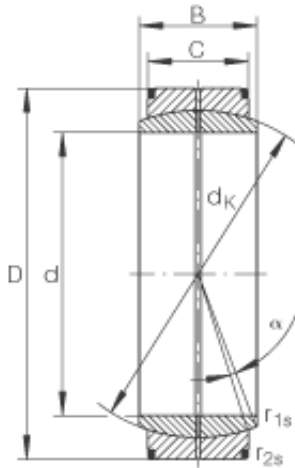

NTN BEARING CORP.

INA GE380-DO plain bearings

Bearing No. GE380-DO

Size	380x520x190 mm
Bore Diameter	380 mm
Outer Diameter	520 mm
Width	190 mm
C	160 mm
D _{a min}	426 mm
d _{a max}	407,9 mm
d _K	450 mm
r _{1s min}	1,5 mm
r _{2s min}	4 mm
alf (°)	4,1
Weight (kg)	129
C _r (N)	6300000
C _{0r} (N)	31500000
Category	Bearings
Inventory	0.0
Manufacturer Name	SCHAEFFLER GROUP
Minimum Buy Quantity	N/A
Weight / Kilogram	126.7
EAN	4012802534399
Product Group	B04264

GE380-DO Bearing 2D drawings and 3D CAD models