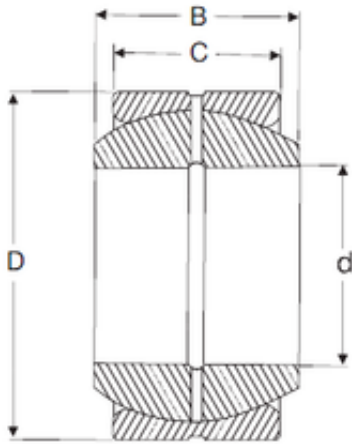

NTN BEARING CORP.

69,85 mm x 120,65 mm x 70,866 mm SIGMA
GEZH 212 ES plain bearings

Bearing No. GEZH 212 ES

Size	69.85x120.65x70.866 mm
Bore Diameter	69,85 mm
Outer Diameter	120,65 mm
Width	70,866 mm
d	69,85 mm
D	120,65 mm
B	70,866 mm
C	57,15 mm

GEZH 212 ES Bearing 2D drawings and 3D CAD models