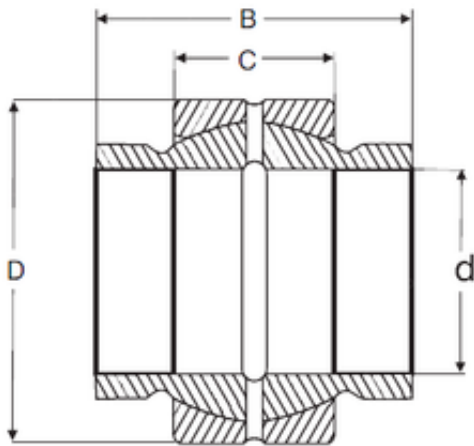

NTN BEARING CORP.

22,225 mm x 36,525 mm x 33,325 mm SIGMA
GEZM 014 ES plain bearings

Bearing No. GEZM 014 ES

Size	22.225x36.525x33.325 mm
Bore Diameter	22,225 mm
Outer Diameter	36,525 mm
Width	33,325 mm
d	22,225 mm
D	36,525 mm
B	33,325 mm
C	16,662 mm

GEZM 014 ES Bearing 2D drawings and 3D CAD models