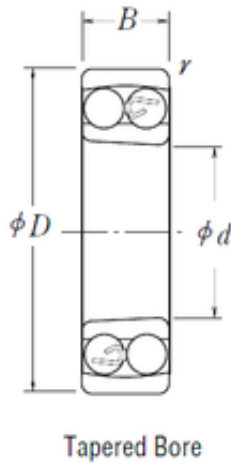

NTN BEARING CORP.

45 mm x 100 mm x 36 mm NSK 2309 K self aligning ball bearings

Bearing No. 2309 K

Size	45x100x36 mm
Bore Diameter	45 mm
Outer Diameter	100 mm
Width	36 mm
d	45 mm
D	100 mm
B	36 mm
C	36 mm
r min.	1,5 mm
da min.	53 mm
Da max.	92 mm
ra max.	1,5 mm
Weight	1,2 Kg
Basic dynamic load rating (C)	55 kN
Basic static load rating (C0)	16,7 kN
(Grease) Lubrication Speed	5 600 r/min
(Oil) Lubrication Speed	7 100 r/min
Calculation factor (e)	0,41
Calculation factor (Y0)	1,6
Calculation factor (Y2)	2,4

2309 K Bearing 2D drawings and 3D CAD models