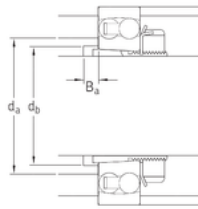

# NTN BEARING CORP.

Open bearing on a standard sleeve

Sealed bearing on an E design sleeve

35 mm x 80 mm x 23 mm SKF  
2208EKTN9+H308 self aligning ball bearings

Bearing No. 2208EKTN9+H308

Size	35x80x23 mm
Bore Diameter	35 mm
Outer Diameter	80 mm
Width	23 mm
d	35 mm
D	80 mm
B	23 mm
C	23 mm
Weight	0,58 Kg
Basic dynamic load rating (C)	52 kN
Basic static load rating (C0)	44 kN

2208EKTN9+H308 Bearing 2D drawings and 3D CAD models