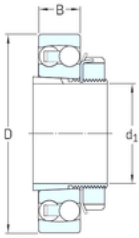

# NTN BEARING CORP.

Open bearing on a standard sleeve

Sealed bearing on an E design sleeve

35 mm x 80 mm x 23 mm SKF  
2208EKTN9+H308 self aligning ball bearings

Bearing No. 2208EKTN9+H308

Size	35x80x23 mm
Bore Diameter	35 mm
Outer Diameter	80 mm
Width	23 mm
d	35 mm
D	80 mm
B	23 mm
C	23 mm
Weight	0,58 Kg
Basic dynamic load rating (C)	52 kN
Basic static load rating (C0)	44 kN

2208EKTN9+H308 Bearing 2D drawings and 3D CAD models