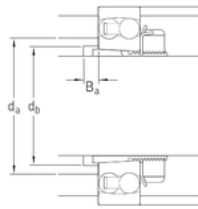

NTN BEARING CORP.

Open bearing on a standard sleeve

Sealed bearing on an E design sleeve

25 mm x 72 mm x 27 mm SKF 2306K+H2306 self aligning ball bearings

Bearing No. 2306K+H2306

Size	25x72x27 mm
Bore Diameter	25 mm
Outer Diameter	72 mm
Width	27 mm
d	25 mm
D	72 mm
B	27 mm
C	27 mm
Weight	0,61 Kg
Basic dynamic load rating (C)	41 kN
Basic static load rating (C0)	35 kN

2306K+H2306 Bearing 2D drawings and 3D CAD models