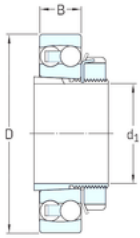

NTN BEARING CORP.

Open bearing on a standard sleeve

Sealed bearing on an E design sleeve

25 mm x 72 mm x 27 mm SKF 2306K+H2306 self aligning ball bearings

Bearing No. 2306K+H2306

Size	25x72x27 mm
Bore Diameter	25 mm
Outer Diameter	72 mm
Width	27 mm
d	25 mm
D	72 mm
B	27 mm
C	27 mm
Weight	0,61 Kg
Basic dynamic load rating (C)	41 kN
Basic static load rating (C0)	35 kN

2306K+H2306 Bearing 2D drawings and 3D CAD models