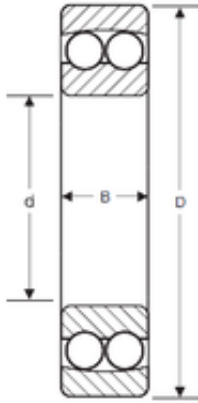

## NTN BEARING CORP.

50,8 mm x 114,3 mm x 26,99 mm SIGMA NMJ  
2 self aligning ball bearings

Bearing No. NMJ 2

Size	50.8x114.3x26.99 mm
Bore Diameter	50,8 mm
Outer Diameter	114,3 mm
Width	26,99 mm
d	50,8 mm
D	114,3 mm
B	26,99 mm
C	26,99 mm

NMJ 2 Bearing 2D drawings and 3D CAD models