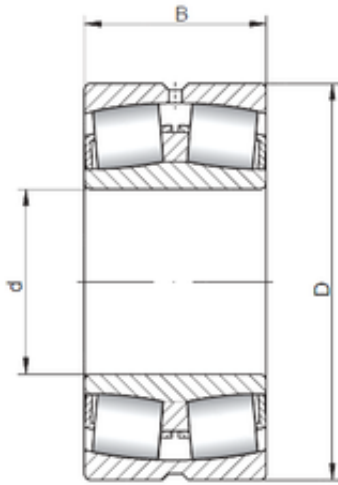

NTN BEARING CORP.

75 mm x 130 mm x 31 mm ISO 22215W33
spherical roller bearings

Bearing No. 22215W33

Size	75x130x31 mm
Bore Diameter	75 mm
Outer Diameter	130 mm
Width	31 mm
d	75 mm
D	130 mm
B	31 mm
C	31 mm

22215W33 Bearing 2D drawings and 3D CAD models