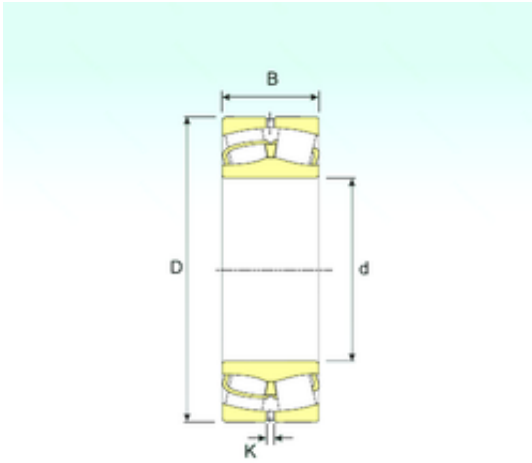

## NTN BEARING CORP.

460 mm x 830 mm x 296 mm ISB 23292  
spherical roller bearings

Bearing No. 23292

Size	460x830x296 mm
Bore Diameter	460 mm
Outer Diameter	830 mm
Width	296 mm
d	460 mm
D	830 mm
B	296 mm
C	296 mm
K	12 mm
Weight	695 Kg
Basic dynamic load rating (C)	8330 kN
Basic static load rating (C0)	13426 kN
(Grease) Lubrication Speed	428,4 r/min

23292 Bearing 2D drawings and 3D CAD models