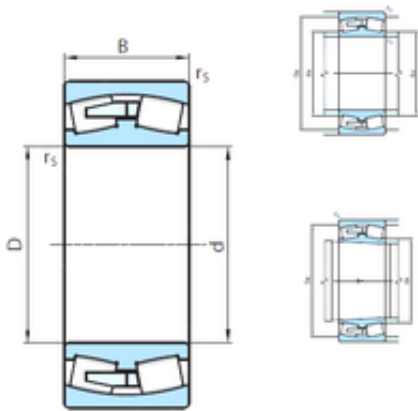

NTN BEARING CORP.

240 mm x 440 mm x 160 mm PSL 23248CW33MB spherical roller bearings

Bearing No. 23248CW33MB

Size	240x440x160 mm
Bore Diameter	240 mm
Outer Diameter	440 mm
Width	160 mm
d	240 mm
D	440 mm
B	160 mm
C	160 mm
r min.	4 mm
da min.	264 mm
Da min	374 mm
Da max.	416 mm
ra max.	3 mm
Weight	114,2 Kg
Basic dynamic load rating (C)	2470 kN
Basic static load rating (C0)	4188 kN
(Grease) Lubrication Speed	640 r/min
(Oil) Lubrication Speed	760 r/min
Calculation factor (e)	0,36
Calculation factor (Y0)	1,84
Calculation factor (Y1)	1,88

23248CW33MB Bearing 2D drawings and 3D CAD models