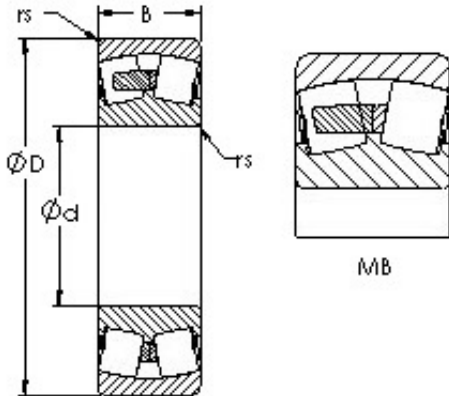

## AST 22332MB spherical roller bearings

Bearing No. 22332MB

Size	160x340x114 mm
Bore Diameter	160 mm
Outer Diameter	340 mm
Width	114 mm
Bearing Type	straight bore
Bore Dia (d)	160.0000
Outer Dia (D)	340.0000
Width (B)	114.0000
Radius (min) (rs)	4.000
Dynamic Load Rating (Cr)	1,520,000
Static Load Rating (Cor)	2,160,000
Max Speed (Grease) (X000 RPM)	1
Max Speed (Oil) (X000 RPM)	1
Weight (g)	50,260.00
Material	52100 Chrome steel, or equivalent

22332MB Bearing 2D drawings and 3D CAD models