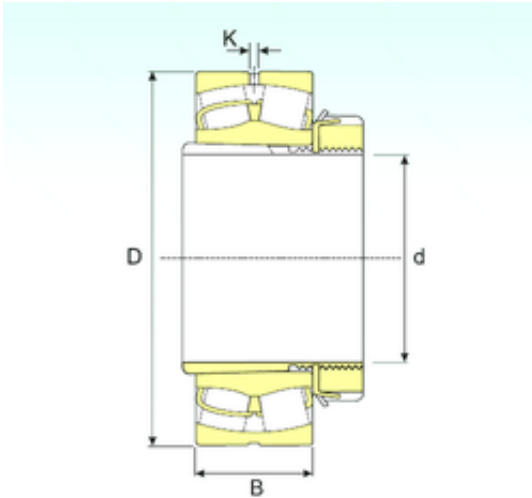

NTN BEARING CORP.

90 mm x 180 mm x 46 mm ISB 22220 EKW33+H320 spherical roller bearings

Bearing No. 22220 EKW33+H320

Size	90x180x46 mm
Bore Diameter	90 mm
Outer Diameter	180 mm
Width	46 mm
d	90 mm
D	180 mm
B	46 mm
B1	71 mm
C	46 mm
K	4,5 mm
Weight	6,4 Kg
Basic dynamic load rating (C)	417 kN
Basic static load rating (C0)	480 kN
(Grease) Lubrication Speed	3443 r/min

22220 EKW33+H320 Bearing 2D drawings and 3D CAD models