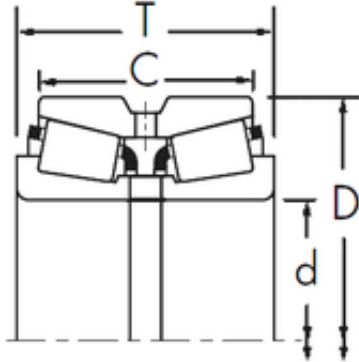

# NTN BEARING CORP.

Timken  
HH221430/HH221410D+HH221430XA tapered  
roller bearings

Bearing No. HH221430/HH221410D+HH221430XA

Size	76.2x190.5x127 mm
Bore Diameter	76,2 mm
Outer Diameter	190,5 mm
Width	127 mm
d	76,2 mm
D	190,5 mm
T	127 mm
C	104,775 mm
R	3,5 mm
r	1,5 mm

HH221430/HH221410D+HH221430XA Bearing 2D  
drawings and 3D CAD models