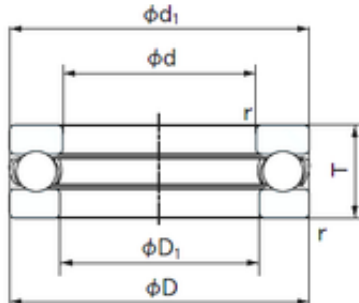

NTN BEARING CORP.

NACHI 3923 thrust ball bearings

Bearing No. 3923

Size	115x200x66 mm
Bore Diameter	115 mm
Outer Diameter	200 mm
Width	66 mm
d	115 mm
D	200 mm
T	66 mm
d1	200 mm
r min.	2.5 mm
D1	115.2 mm
da min.	167.5 mm
Da max.	147.5 mm
ra max.	2.5 mm
Weight	8.526 Kg
Basic dynamic load rating (C)	315 kN
Basic static load rating (C0)	870 kN
(Grease) Lubrication Speed	840 r/min

3923 Bearing 2D drawings and 3D CAD models