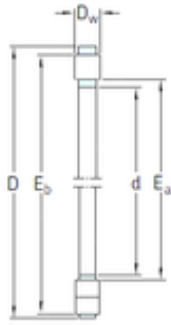

NTN BEARING CORP.

K811...K812..
K893...K894..

SKF K89413TN thrust roller bearings

Bearing No. K89413TN

Size	65x140x70 mm
Bore Diameter	65 mm
Outer Diameter	140 mm
Width	70 mm
d	65 mm
D	140 mm
T	70 mm
Dw	15 mm

K89413TN Bearing 2D drawings and 3D CAD models