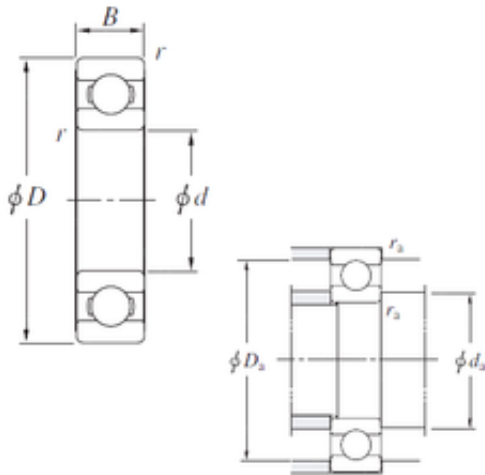

NTN BEARING CORP.

16036 Bearing 2D drawings and 3D CAD models

16036 KOYO Single-row deep groove ball bearings

Bearing No. 16036

Size	180x280x31 mm
Bore Diameter	180 mm
Outer Diameter	280 mm
Width	31 mm
d	180 mm
D	280 mm
B	31 mm
C	31 mm
r min.	2 mm
da min.	189 mm
Da max.	271 mm
ra max.	2 mm
Weight	7,55 Kg
Basic dynamic load rating (C)	135 kN
Basic static load rating (C0)	148 kN
(Grease) Lubrication Speed	2100 r/min
(Oil) Lubrication Speed	2500 r/min
Bearing No.	16036
r(min)	2
Cr	169
C0r	148
Cu	5.15
f0	16.4
Grease lub.	2100
Oil lub.	2500